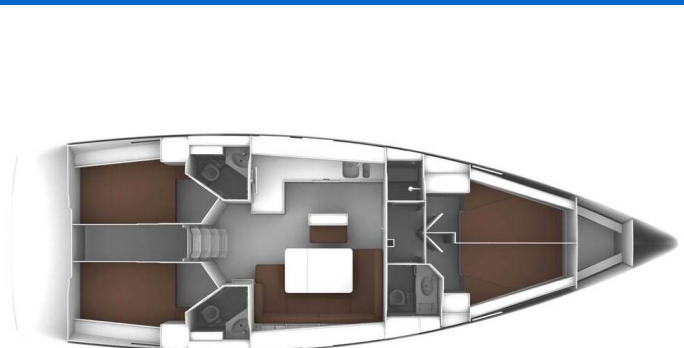

BAVARIA CRUISER 46 STYLE

Giovanna (2025)

Sailing yacht Bavaria Cruiser 46 Style Giovanna, built in 2025 is anchored in the **Golfo Aranci Marina Dell'Isola, Sardinia, Italy**. It has **4 cabins**, can accommodate **8 + 1 people** and has **3 toilets**. Bed linen and kitchen equipment are included in the price.

Giovanna

Production year

2025

Length

47 ft

Cabins

4

Berths