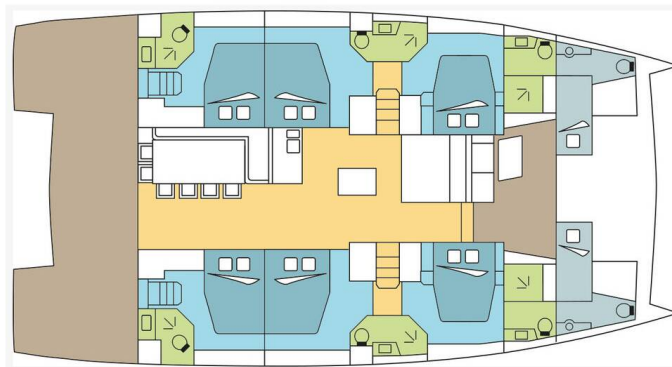

# BALI 5.4

DREAM MACABOU (2024)

Catamaran Bali 5.4 DREAM MACABOU, built in 2024 is anchored in the **Martinique, Le Marin, Martinique, Caribbean**. It has **6 + 2 cabins**, can accommodate **12 + 2 people** and has **6 + 2 toilets**. Bed linen and kitchen equipment are included in the price.

**DREAM MACABOU**

Production year

**2024**

Length

**55 ft**

Cabins

**6 + 2**

Berths