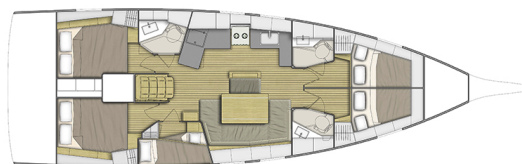

OCEANIS 46.1

Pura Vida (2023)

Sailing yacht Oceanis 46.1 Pura Vida, built in 2023 is anchored in the Pula, ACI Marina Pomer, Istra, Croatia. It has 5 cabins, can accommodate 10 + 2 people and has 3 toilets. Bed linen and kitchen equipment are included in the price.