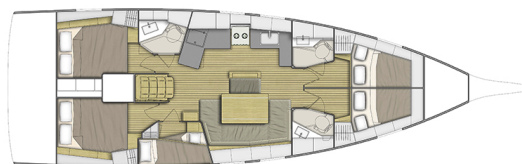

OCEANIS 46.1

Vento di Mare (2021)

Sailing yacht Oceanis 46.1 Vento di Mare, built in 2021 is anchored in the Pula, ACI Marina Pomer, Istra, Croatia. It has 5 cabins, can accommodate 10 people and has 3 toilets. Bed linen and kitchen equipment are included in the price.