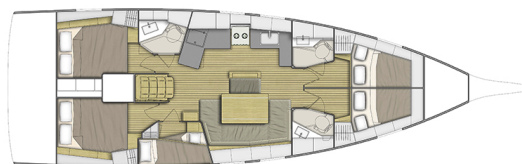

# OCEANIS 46.1

Vento di Mare (2021)

Sailing yacht Oceanis 46.1 Vento di Mare, built in 2021 is anchored in the Pula, ACI Marina Pomer, Istra, Croatia. It has 5 cabins, can accommodate 10 people and has 3 toilets. Bed linen and kitchen equipment are included in the price.