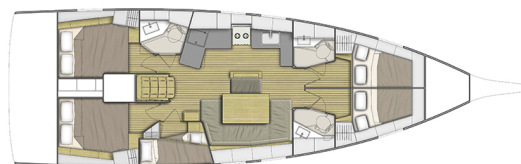

OCEANIS 46.1

Amore di Mare (2022)

Sailing yacht Oceanis 46.1 Amore di Mare, built in 2022 is anchored in the Pula, ACI Marina Pomer, Istra, Croatia. It has 5 cabins, can accommodate 10 + 2 people and has 3 toilets. Bed linen and kitchen equipment are included in the price.