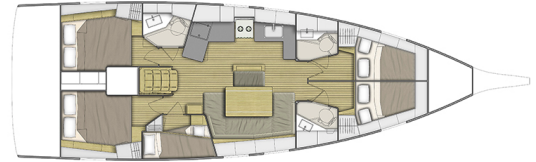

OCEANIS 46.1

Amore di Mare (2022)

Sailing yacht Oceanis 46.1 Amore di Mare, built in 2022 is anchored in the Pula, ACI Marina Pomer, Istra, Croatia. It has 5 cabins, can accommodate 10 + 2 people and has 3 toilets. Bed linen and kitchen equipment are included in the price.