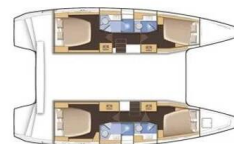

# LAGOON 42

Mare Solero (2018)

Catamaran Lagoon 42 Mare Solero, built in 2018 is anchored in the Pula, ACI Marina Pomer, Istra, Croatia. It has 4 + 1 cabins, can accommodate 8 + 2 + 1 people and has 4 toilets. Bed linen and kitchen equipment are included in the price.

**Mare Solero**

Production year

**2018**

Length

**42 ft**

Cabins

**4 + 1**

Berths