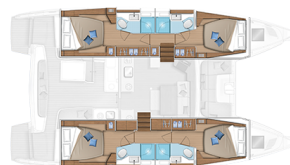

LAGOON 46

Manta Maris (2023)

Catamaran Lagoon 46 Manta Maris, built in 2023 is anchored in the Pula, ACI Marina Pomer, Istra, Croatia. It has 4 + 2 cabins, can accommodate 8 + 2 + 2 people and has 4 toilets. Bed linen and kitchen equipment are included in the price.

Manta Maris

Production year

2023

Length

46 ft

Cabins

4 + 2

Berths