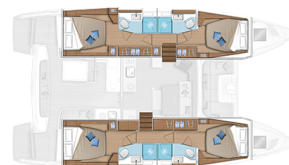

LAGOON 46

Long Island (2021)

Catamaran Lagoon 46 Long Island, built in 2021 is anchored in the Pula, ACI Marina Pomer, Istra, Croatia. It has 4 + 2 cabins, can accommodate 8 + 2 + 2 people and has 4 toilets. Bed linen and kitchen equipment are included in the price.