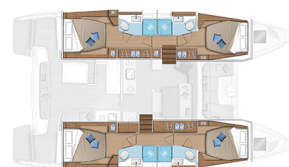

LAGOON 46

Little Havana (2022)

Catamaran Lagoon 46 Little Havana, built in **2022** is anchored in the **Pula, ACI Marina Pomer, Istra, Croatia**. It has **4 + 2 cabins**, can accommodate **8 + 2 + 2 people** and has **4 toilets**. Bed linen and kitchen equipment are included in the price.