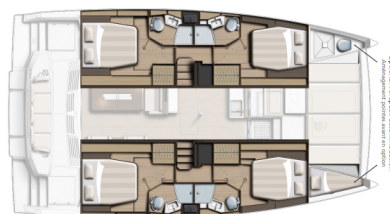

BALI 4.4

Belle Isle (2023)

Catamaran Bali 4.4 Belle Isle, built in 2023 is anchored in the Phuket, Yacht Haven Marina, Phuket, Thailand . It has 4 + 2 cabins, can accommodate 8 + 1 people and has 4 toilets. Bed linen and kitchen equipment are included in the price.

Belle Isle

Production year

2023

Length

44 ft

Cabins

4 + 2

Berths