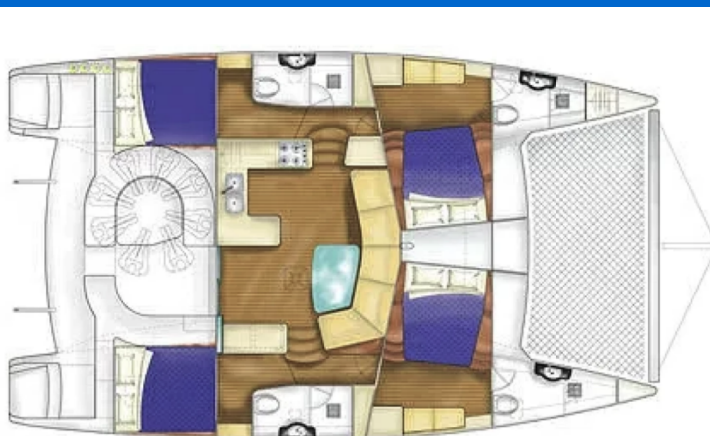

# MATRIX VISION 450

Kirsty B (2014)

Catamaran Matrix Vision 450 Kirsty B, built in 2014 is anchored in the **Phuket, Yacht Haven Marina, Phuket, Thailand**. It has **4 cabins**, can accommodate **8 people** and has **3 toilets**. Bed linen and kitchen equipment are included in the price.