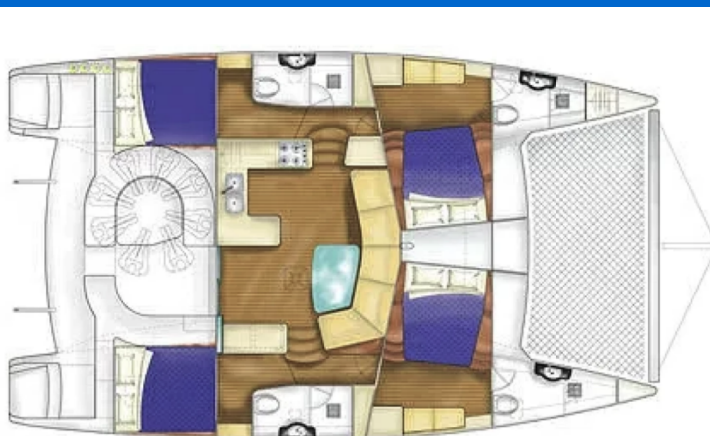

# MATRIX VISION 450

Leopard (2014)

Catamaran **Matrix Vision 450 Leopard**, built in **2014** is anchored in the **Phuket, Yacht Haven Marina, Phuket, Thailand**. It has **4 cabins**, can accommodate **8 people** and has **4 toilets**. Bed linen and kitchen equipment are included in the price.