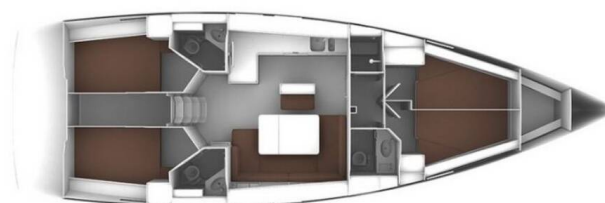

BAVARIA CRUISER 46

Anett (2018)

Sailing yacht **Bavaria Cruiser 46 Anett**, built in **2018** is anchored in the **Marina Kornati, Biograd, Zadar region, Croatia**. It has **4 cabins**, can accommodate **8 + 1 people** and has **3 toilets**. Bed linen and kitchen equipment are included in the price.

Anett

Production year

2018

Length

47 ft

Cabins

4

Berths