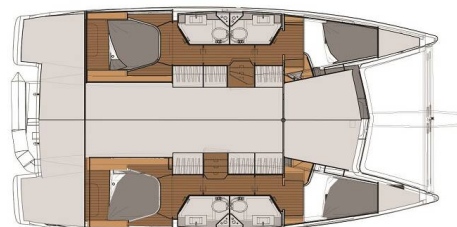

FOUNTAIN PAJOT LUCIA 40

Kinara (2017)

Catamaran Fountaine Pajot Lucia 40 Kinara, built in 2017 is anchored in the **Phuket, Yacht Haven Marina, Phuket, Thailand**. It has **4 cabins**, can accommodate **8 + 2 people** and has **2 toilets**. Bed linen and kitchen equipment are included in the price.

YACHT SPECIFICATIONS

Yacht Base

Phuket, Yacht Haven Marina, Thailand

Yacht ID

9489

Brands

Fountaine Pajot

Yacht name

Kinara

Production year

2017

Length

38 ft

Cabins

4

Berths

8 + 2

WC

2

Engine

2 x 30 HP

Fuel tank

300 l

WEBSITE

www.plujeme.cz

PHONE

+420 720 755 085

MOBILE

+420 777 170 276

E-MAIL

info@plujeme.cz

PLUJEME RÁDI S.R.O.

Dlouhá 730/35, 11000 Praha 1 – Staré Město, Czech Republic