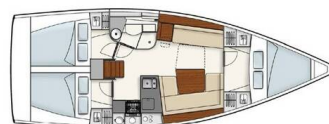

HANSE 385

Iyarada (2015)

Sailing yacht Hanse 385 Iyarada, built in 2015 is anchored in the **Phuket, Yacht Haven Marina, Phuket, Thailand**. It has **3 cabins**, can accommodate **6 people** and has **1 toilets**. Bed linen and kitchen equipment are included in the price.

Iyarada

Production year

2015

Length

37 ft

Cabins

3

Berths