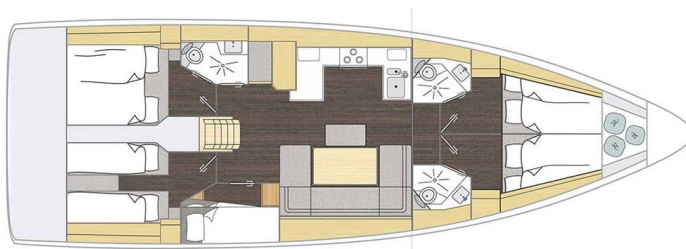

BAVARIA C46

Mercedes (2025)

Sailing yacht **Bavaria C46 Mercedes**, built in **2025** is anchored in the **Palma de Mallorca, Real Club Nautico, Balearic Islands, Spain**. It has **5 cabins**, can accommodate **10 + 1 people** and has **3 toilets**. Bed linen and kitchen equipment are included in the price.

Mercedes

Production year

2025

Length

48 ft

Cabins

5

Berths