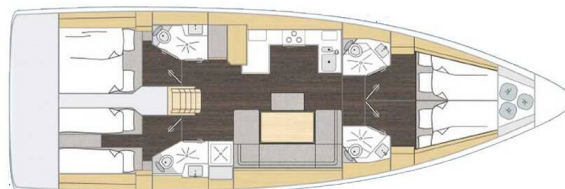

BAVARIA C46

Penelope (2025)

Sailing yacht **Bavaria C46 Penelope**, built in **2025** is anchored in the **Lefkas, D-Marin, Ionian Islands, Greece**. It has **4 cabins**, can accommodate **8 + 1 people** and has **4 toilets**. Bed linen and kitchen equipment are included in the price.