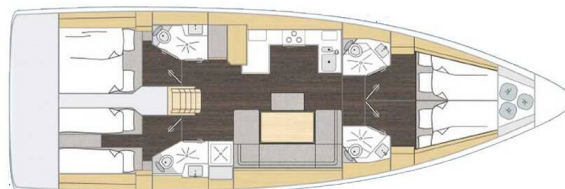

# BAVARIA C46

Penelope (2025)

Sailing yacht **Bavaria C46 Penelope**, built in **2025** is anchored in the **Lefkas, D-Marin, Ionian Islands, Greece**. It has **4 cabins**, can accommodate **8 + 1 people** and has **4 toilets**. Bed linen and kitchen equipment are included in the price.