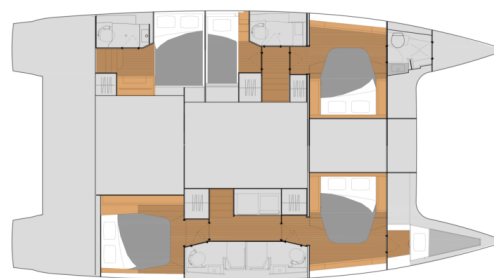

FOUNTAIN PAJOT TANNA 47

Prinz Eugen (2025)

Catamaran Fountaine Pajot Tanna 47 Prinz Eugen, built in 2025 is anchored in the Pula, Marina Polesana, Istra, Croatia. It has **5 + 1 cabins**, can accommodate **10 + 1 + 1 people** and has **5 + 1 toilets**. Bed linen and kitchen equipment are included in the price.

YACHT SPECIFICATIONS

Yacht Base

Pula, Marina Polesana, Croatia

Yacht ID

9460

Brands

Fountaine Pajot

Yacht name

Prinz Eugen

Production year

2025

Length

46 ft

Cabins

5 + 1

Berths

10 + 1 + 1

Max Persons

12

WC

5 + 1

Engine

2 x 60 HP

Fuel tank

940 l

WEBSITE

www.plujeme.cz

PHONE

+420 720 755 085

MOBILE

+420 777 170 276

E-MAIL

info@plujeme.cz

PLUJEME RÁDI S.R.O.

Dlouhá 730/35, 11000 Praha 1 – Staré Město, Czech Republic