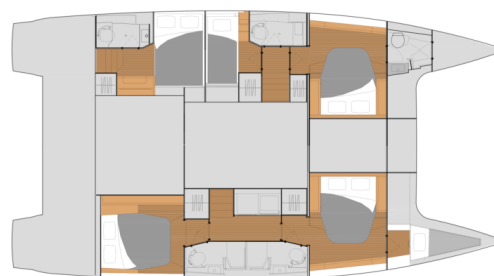

FOUNTAIN PAJOT TANNA 47

Prinz Eugen (2025)

Catamaran Fountaine Pajot Tanna 47 Prinz Eugen, built in 2025 is anchored in the Marina Tehnomont Veruda, Pula, Istra, Croatia. It has 5 + 1 cabins, can accommodate 10 + 1 + 1 people and has 5 + 1 toilets. Bed linen and kitchen equipment are included in the price.

YACHT SPECIFICATIONS

Yacht Base

**Marina Tehnomont Veruda, Pula,
Croatia**

Yacht ID

9460

Brands

Fountaine Pajot

Yacht name

Prinz Eugen

Production year

2025

Length

46 ft

Cabins

5 + 1

Berths

10 + 1 + 1

Max Persons

12

WC

5 + 1

Engine

2 x 60 HP

Fuel tank

940 l

WEBSITE

www.plujeme.cz

PHONE

+420 720 755 085

MOBILE

+420 777 170 276

E-MAIL

info@plujeme.cz

PLUJEME RÁDI S.R.O.

Dlouhá 730/35, 11000 Praha 1 – Staré Město, Czech Republic