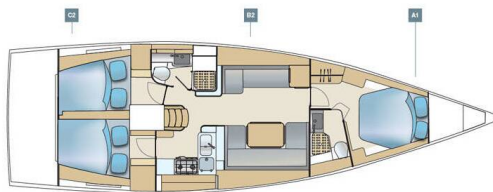

DEHLER 46 SQ

Hugo (2023)

Sailing yacht Dehler 46 SQ Hugo, built in 2023 is anchored in the Marina Tehnomont Veruda, Pula, Istra, Croatia. It has 3 cabins, can accommodate 6 + 2 people and has 2 toilets. Bed linen and kitchen equipment are included in the price.