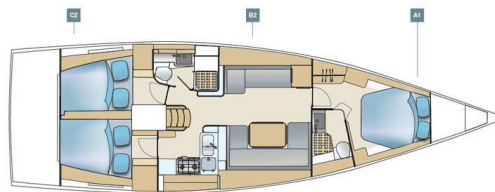

DEHLER 46 SQ

Hugo (2023)

Sailing yacht Dehler 46 SQ Hugo, built in 2023 is anchored in the Marina Tehnomont Veruda, Pula, Istra, Croatia. It has 3 cabins, can accommodate 6 + 2 people and has 2 toilets. Bed linen and kitchen equipment are included in the price.