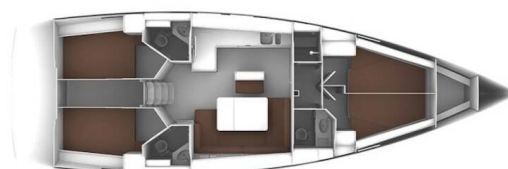

# BAVARIA CRUISER 46

Tokaj (2018)

Sailing yacht **Bavaria Cruiser 46 Tokaj**, built in **2018** is anchored in the **Trogir, Yachtclub Seget (Marina Baotic), Split region, Croatia**. It has **4 cabins**, can accommodate **8 + 1 people** and has **3 toilets**. Bed linen and kitchen equipment are included in the price.