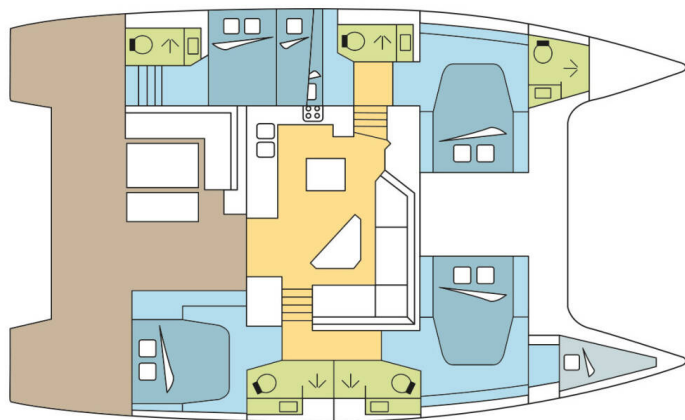

FOUNTAIN PAJOT TANNA 47

SEA SPIRIT (2023)

Catamaran Fountaine Pajot Tanna 47 SEA SPIRIT, built in 2023 is anchored in the Olbia, Sardinia, Italy. It has 5 + 1 cabins, can accommodate 10 + 2 + 1 people and has 5 toilets. Bed linen and kitchen equipment are included in the price.

YACHT SPECIFICATIONS

Yacht Base

Olbia, Italy

Yacht ID

9386

Brands

Fountaine Pajot

Yacht name

SEA SPIRIT

Production year

2023

Length

46 ft

Cabins

5 + 1

Berths

10 + 2 + 1

Max Persons

13

WC

5

Engine

2 x 60 HP

Fuel tank

940 l

WEBSITE

www.plujeme.cz

PHONE

+420 720 755 085

MOBILE

+420 777 170 276

E-MAIL

info@plujeme.cz

PLUJEME RÁDI S.R.O.

Dlouhá 730/35, 11000 Praha 1 – Staré Město, Czech Republic