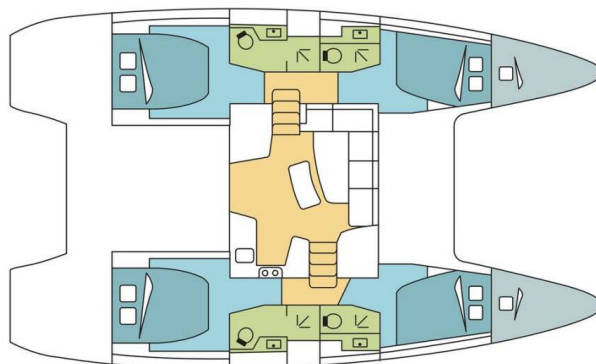

LAGOON 42

DAISY (2024)

Catamaran Lagoon 42 DAISY, built in 2024 is anchored in the Martinique, Le Marin, Martinique, Caribbean. It has 4 + 2 cabins, can accommodate 8 + 2 + 2 people and has 4 toilets. Bed linen and kitchen equipment are included in the price. Bed linen and kitchen equipment are included in the price.

DAISY

Production year

2024

Length

42 ft

Cabins

4 + 2

Berths