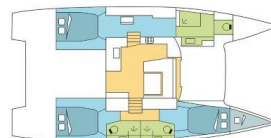

FOUNTAIN PAJOT ELBA 45

DAISY DOG (2023)

Catamaran Fountaine Pajot Elba 45 DAISY DOG, built in 2023 is anchored in the Nassau, Palm Cay Marina, New Providence, Bahamas. It has **3 + 1 cabins**, can accommodate **6 + 2 + 1 people** and has **3 toilets**. Bed linen and kitchen equipment are included in the price.