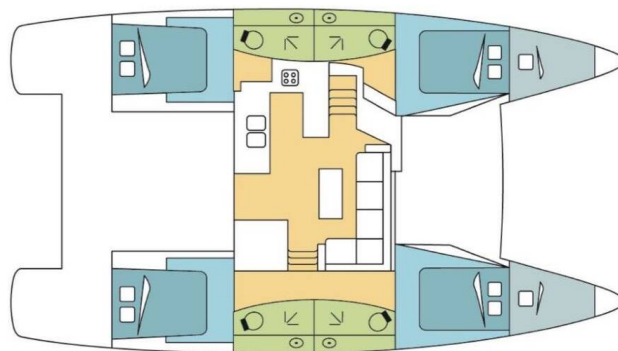

FOUNTAIN PAJOT ELBA 45

SKIPPYCAT (2022)

Catamaran Fountaine Pajot Elba 45 SKIPPYCAT, built in 2022 is anchored in the **Nassau, Palm Cay Marina, New Providence, Bahamas**. It has **4 + 2 cabins**, can accommodate **8 + 2 + 2 people** and has **4 toilets**. Bed linen and kitchen equipment are included in the price.

SKIPPYCAT

Production year

2022

Length

44 ft

Cabins

4 + 2

Berths