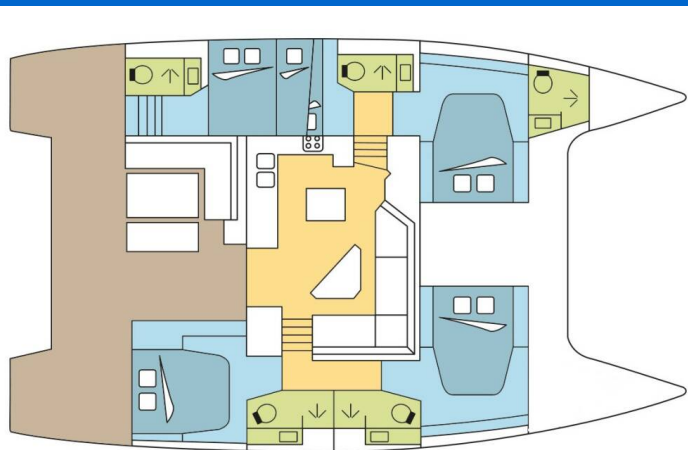

FOUNTAIN PAJOT SAONA 47

PURRFECT_DB (2020)

Catamaran Fountaine Pajot Saona 47 PURRFECT_DB, built in 2020 is anchored in the Whitsundays, Airlie Beach, Coral Sea Marina, Whitsunday Region of Queensland, Australia and Oceania. It has 5 cabins, can accommodate 10 + 2 people and has 5 toilets. Bed linen and kitchen equipment are included in the price.

PURRFECT_DB

Production year

2020

Length

46 ft

Cabins

5

Berths