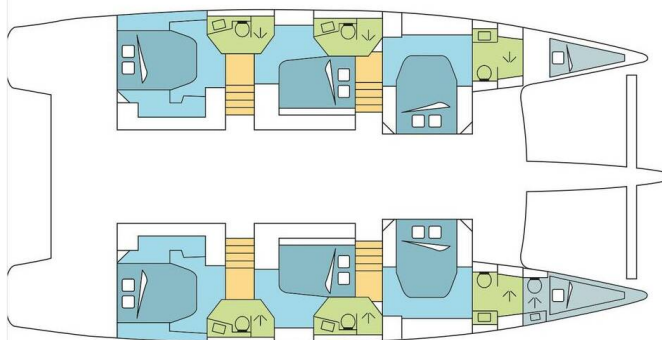

# FOUNTAIN PAJOT IPANEMA 58

DREAM BATTOWIA (2020)

Catamaran Fountaine Pajot Ipanema 58 DREAM BATTOWIA, built in 2020 is anchored in the **Guadeloupe, La Marina Bas du Fort, Guadeloupe, Caribbean**. It has **6 + 2 cabins**, can accommodate **12 + 2 people** and has **6 + 1 toilets**. Bed linen and kitchen equipment are included in the price.