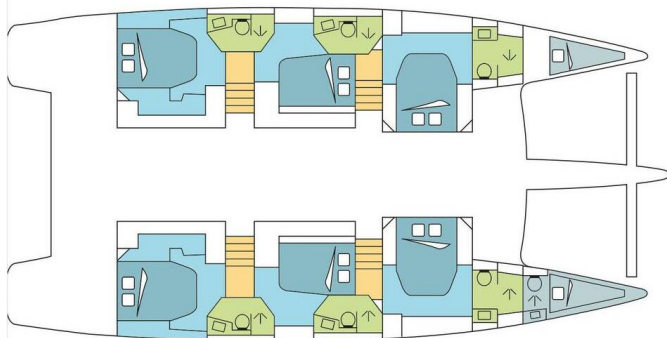

FOUNTAIN PAJOT IPANEMA 58

DREAM CANOUAN (2018)

Catamaran Fountaine Pajot Ipanema 58 DREAM CANOUAN, built in 2018 is anchored in the BVI, Hodge's Creek Marina, British Virgin Islands, British Virgin Islands. It has 6 + 2 cabins, can accommodate 12 + 2 people and has 6 + 1 toilets. Bed linen and kitchen equipment are included in the price.

DREAM CANOUAN

Production year

2018

Length

58 ft

Cabins

6 + 2

Berths