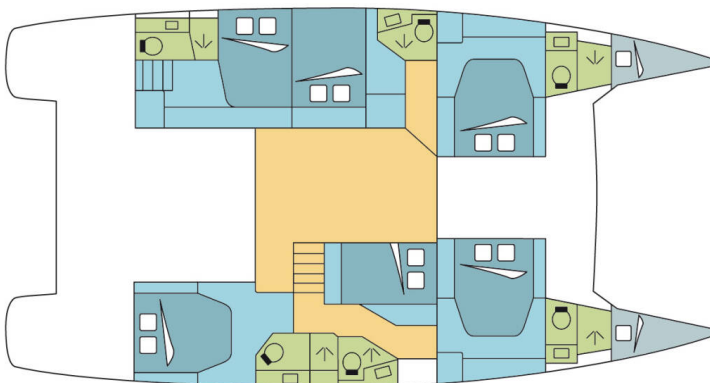

FOUNTAIN PAJOT SABA 50

GUIRACA (2020)

Catamaran Fountaine Pajot Saba 50 GUIRACA, built in 2020 is anchored in the **Phuket, Yacht Haven Marina, Phuket, Thailand**. It has **6 + 2 cabins**, can accommodate **12 + 2 + 2 people** and has **6 toilets**. Bed linen and kitchen equipment are included in the price.

GUIRACA

Production year

2020

Length

49 ft

Cabins

6 + 2

Berths