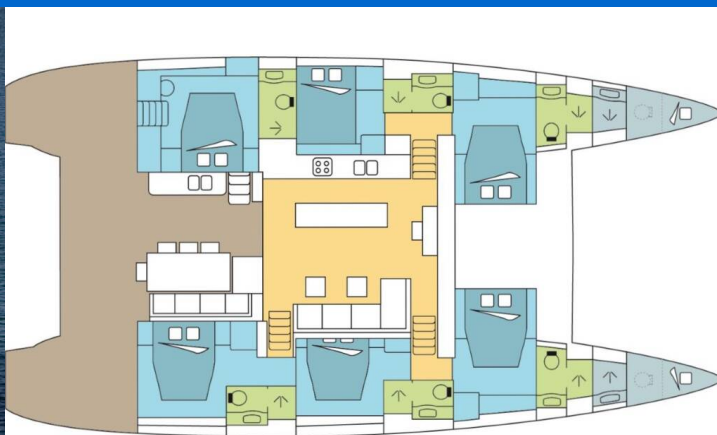

LAGOON 620

DREAM CORSICA II (2018)

Catamaran Lagoon 620 DREAM CORSICA II, built in 2018 is anchored in the **Seychelles, Mahe, Mahé, Seychelles**. It has **6 + 2 cabins**, can accommodate **12 + 2 people** and has **6 + 2 toilets**. Bed linen and kitchen equipment are included in the price.

DREAM CORSICA II

Production year

2018

Length

62 ft

Cabins

6 + 2

Berths