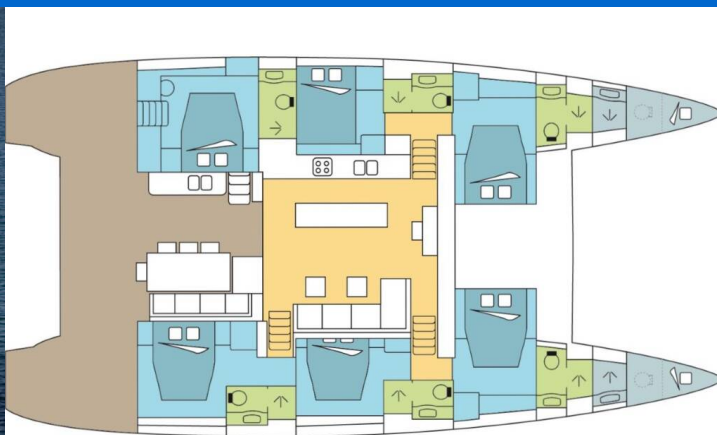

LAGOON 620

DREAM MALLORCA (2018)

Catamaran Lagoon 620 DREAM MALLORCA, built in 2018 is anchored in the **Seychelles, Mahe, Mahé, Seychelles**. It has **6 + 2 cabins**, can accommodate **12 + 2 people** and has **6 + 2 toilets**. Bed linen and kitchen equipment are included in the price.

DREAM MALLORCA

Production year

2018

Length

62 ft

Cabins

6 + 2

Berths