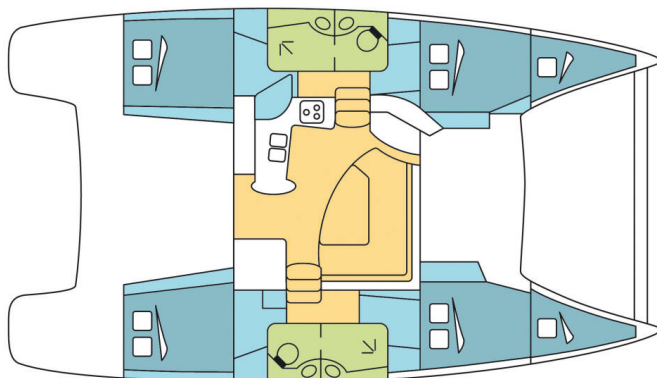

LIPARI 41

L AVANT (2010)

Catamaran Lipari 41 L AVANT, built in 2010 is anchored in the Whitsundays, Airlie Beach, Coral Sea Marina, Whitsunday Region of Queensland, Australia and Oceania. It has 4 cabins, can accommodate 8 people and has 2 toilets. Bed linen and kitchen equipment are included in the price.