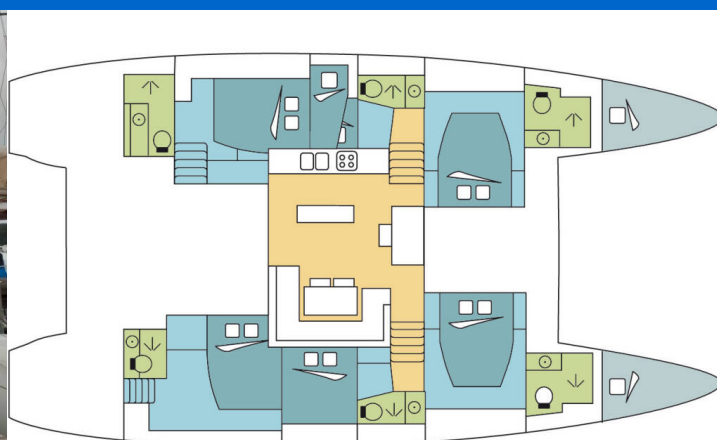

LAGOON 52 F

KETOUPA (2020)

Catamaran Lagoon 52 F KETOUPA, built in 2020 is anchored in the **Martinique, Le Marin, Martinique, Caribbean**. It has **6 + 2 cabins**, can accommodate **12 + 2 people** and has **6 toilets**. Bed linen and kitchen equipment are included in the price.