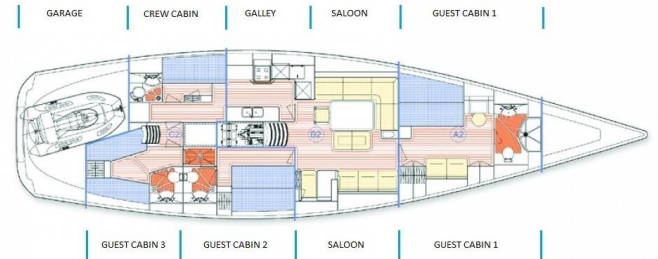

X-65

Eline (2010)

Sailing yacht X-65 Eline, built in 2010 is anchored in the Trogir, Split region, Croatia. It has 3 cabins, can accommodate 6 people and has 3 toilets. Bed linen and kitchen equipment are included in the price.

Eline

Production year

2010

Length

66 ft

Cabins

3

Berths