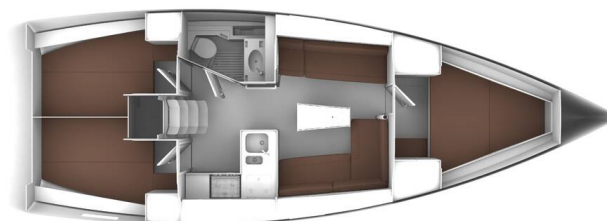

BAVARIA CRUISER 37

Sea Hope (2016)

Sailing yacht **Bavaria Cruiser 37 Sea Hope**, built in **2016** is anchored in the **Corfu, Gouvia Marina, Ionian Islands, Greece**. It has **3 cabins**, can accommodate **6 people** and has **1 toilets**. Bed linen and kitchen equipment are included in the price.

Sea Hope

Production year

2016

Length

37 ft

Cabins

3

Berths