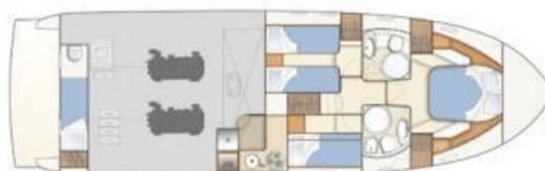

FERRETTI YACHTS 460I

Bluebell (2007)

Motor yacht Ferretti Yachts 460i Bluebell, built in 2007 is anchored in the **Marina Lav - Podstrana, Split region, Croatia**. It has **3 + 1 cabins**, can accommodate **6 + 1 people** and has **2 toilets**. Bed linen and kitchen equipment are included in the price.

YACHT SPECIFICATIONS

Yacht Base

Marina Lav - Podstrana, Croatia

Yacht ID

903

Brands

Ferretti Yachts Group

Yacht name

Bluebell

Production year

2007

Length

47 ft

Cabins

3 + 1

Berths

6 + 1

WC

2

Engine

2 x 575 HP

Fuel tank

1470 l