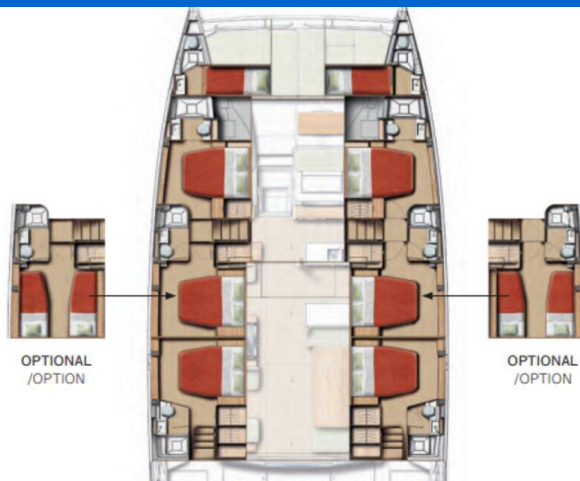

# BALI 5.8

KOS 58.CAT (2025)

Catamaran Bali 5.8 KOS 58.CAT, built in 2025 is anchored in the Athens, Alimos marina, Athens area/Saronic/Peloponese, Greece. It has 6 + 2 cabins, can accommodate 12 + 2 people and has 6 + 2 toilets. Bed linen and kitchen equipment are included in the price.

**KOS 58.CAT**

Production year

**2025**

Length

**58 ft**

Cabins

**6 + 2**

Berths