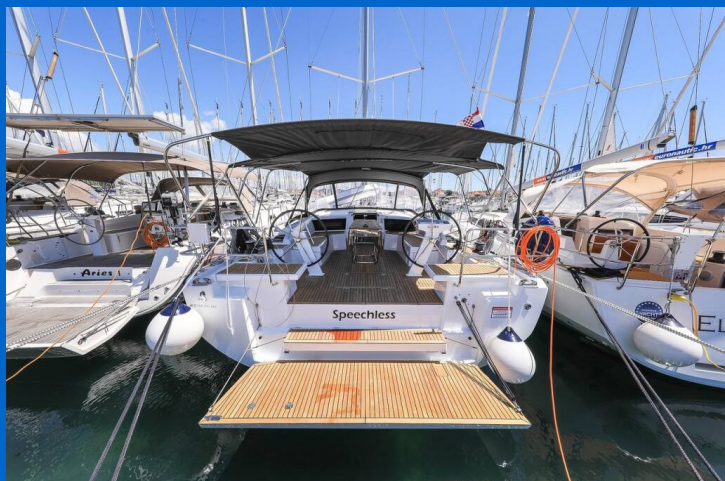

OCEANIS 46.1

Speechless (2020)

Sailing yacht Oceanis 46.1 Speechless, built in 2020 is anchored in the Marina Kornati, Biograd, Zadar region, Croatia. It has 5 cabins, can accommodate 10 + 2 people and has 3 toilets. Bed linen and kitchen equipment are included in the price.

YACHT SPECIFICATIONS

Yacht Base

Marina Kornati, Biograd, Croatia

Yacht ID

8929

Brands

Beneteau

Yacht name

Speechless

Production year

2020

Length

48 ft

Cabins

5

Berths