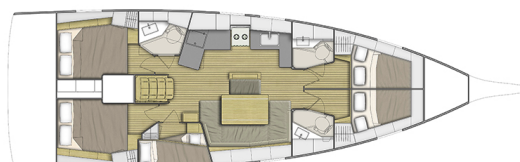

OCEANIS 46.1

Speechless (2020)

Sailing yacht Oceanis 46.1 Speechless, built in 2020 is anchored in the Marina Kornati, Biograd, Zadar region, Croatia. It has 5 cabins, can accommodate 10 + 2 people and has 3 toilets. Bed linen and kitchen equipment are included in the price.

Speechless

Production year

2020

Length

48 ft

Cabins

5

Berths