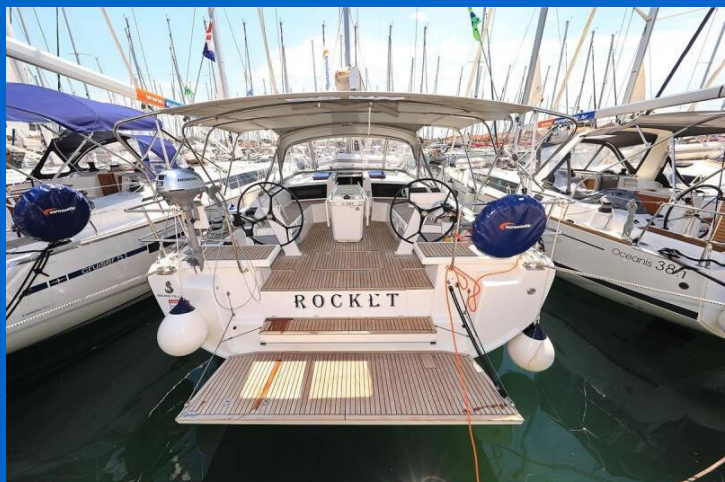

# OCEANIS 46.1

Rocket (2020)

Sailing yacht **Oceanis 46.1 Rocket**, built in **2020** is anchored in the **Marina Kornati, Biograd, Zadar region, Croatia**. It has **5 cabins**, can accommodate **10 + 2 people** and has **3 toilets**. Bed linen and kitchen equipment are included in the price.

## YACHT SPECIFICATIONS

Yacht Base

**Marina Kornati, Biograd, Croatia**

Yacht ID

**8925**

Brands

**Beneteau**

Yacht name