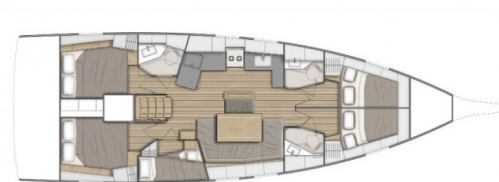

# OCEANIS 46.1

Rocket (2020)

Sailing yacht **Oceanis 46.1 Rocket**, built in **2020** is anchored in the **Marina Kornati, Biograd, Zadar region, Croatia**. It has **5 cabins**, can accommodate **10 + 2 people** and has **3 toilets**. Bed linen and kitchen equipment are included in the price.