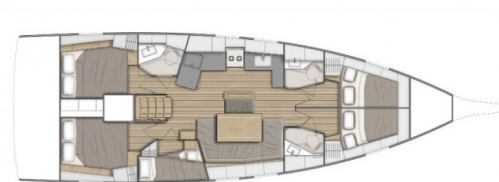

OCEANIS 46.1

Rocket (2020)

Sailing yacht **Oceanis 46.1 Rocket**, built in **2020** is anchored in the **Marina Kornati, Biograd, Zadar region, Croatia**. It has **5 cabins**, can accommodate **10 + 2 people** and has **3 toilets**. Bed linen and kitchen equipment are included in the price.

Rocket

Production year

2020

Length

48 ft

Cabins

5

Berths