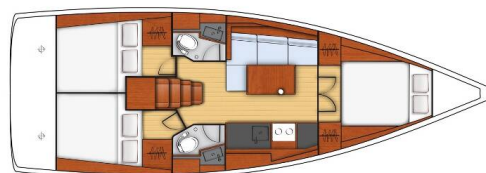

OCEANIS 38.1

Dama (2018)

Sailing yacht **Oceanis 38.1 Dama**, built in **2018** is anchored in the **Marina Kornati, Biograd, Zadar region, Croatia**. It has **3 cabins**, can accommodate **6 + 2 people** and has **2 toilets**. Bed linen and kitchen equipment are included in the price.

Dama

Production year

2018

Length

38 ft

Cabins

3

Berths