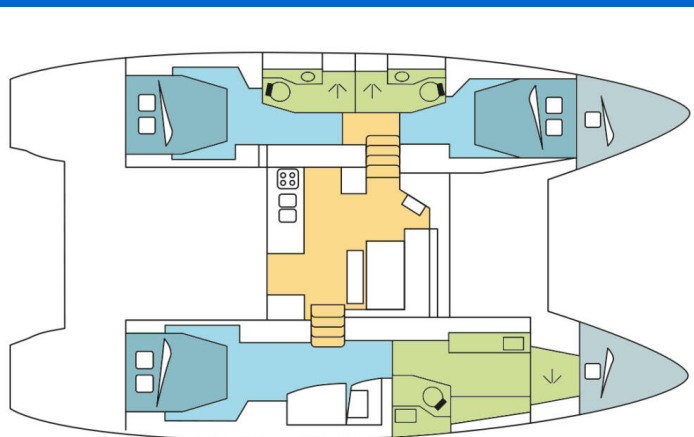

LAGOON 46 OW

Chill Out (2024)

Catamaran **Lagoon 46 OW Chill Out**, built in **2024** is anchored in the **Marina Frapa, Rogoznica, Šibenik region, Croatia**. It has **3 + 2 cabins**, can accommodate **6 + 2 people** and has **3 toilets**. Bed linen and kitchen equipment are included in the price.

Chill Out

Production year

2024

Length

46 ft

Cabins

3 + 2

Berths