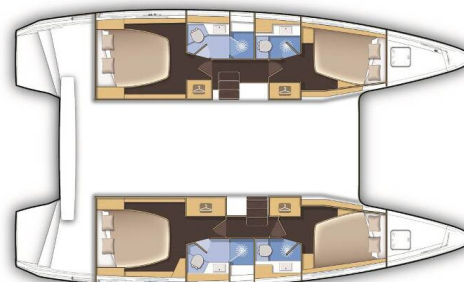

LAGOON 42

Aeolian Breeze (2017)

Catamaran Lagoon 42 Aeolian Breeze, built in 2017 is anchored in the **Preveza Marina, Ionian Islands, Greece**. It has **4 + 2 cabins**, can accommodate **8 + 2 + 2 people** and has **4 + 2 toilets**. Bed linen and kitchen equipment are included in the price.

Yacht name

Aeolian Breeze

Production year

2017

Length

42 ft

Cabins

4 + 2