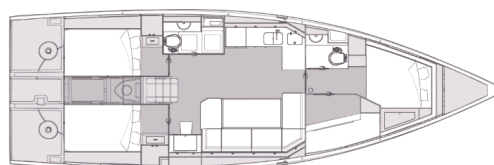

ELAN IMPRESSION 43

Skyline (2023)

Sailing yacht **Elan Impression 43 Skyline**, built in **2023** is anchored in the **ACI Marina Slano, Dubrovnik region, Croatia**. It has **3 cabins**, can accommodate **6 + 2 people** and has **2 toilets**. Bed linen and kitchen equipment are included in the price.

Skyline

Production year

2023

Length

44 ft

Cabins

3

Berths