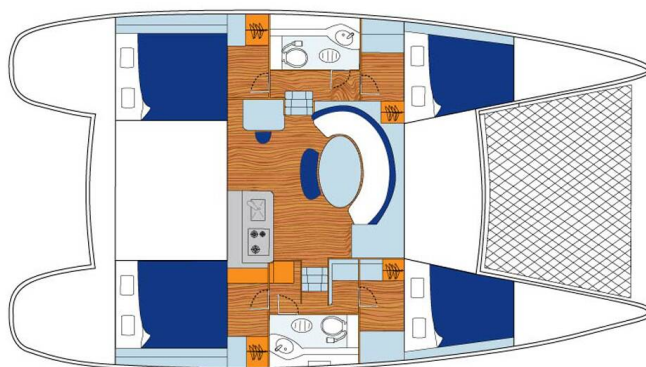

# LAGOON 380 S2

Thalassaki (2014)

Catamaran Lagoon 380 S2 Thalassaki, built in 2014 is anchored in the Athens, Alimos marina, Athens area/Saronic/Peloponese, Greece. It has 4 cabins, can accommodate 8 + 2 people and has 2 toilets. Bed linen and kitchen equipment are included in the price.

**Thalassaki**

Production year

**2014**

Length

**38 ft**

Cabins

**4**

Berths