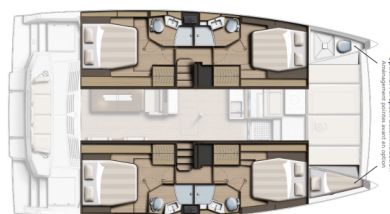

BALI 4.4

Kos 44.1 (2024)

Catamaran Bali 4.4 Kos 44.1, built in 2024 is anchored in the Athens, Alimos marina, Athens area/Saronic/Peloponese, Greece. It has 4 + 1 cabins, can accommodate 8 + 1 people and has 4 + 1 toilets. Bed linen and kitchen equipment are included in the price.

Kos 44.1

Production year

2024

Length

44 ft

Cabins

4 + 1

Berths