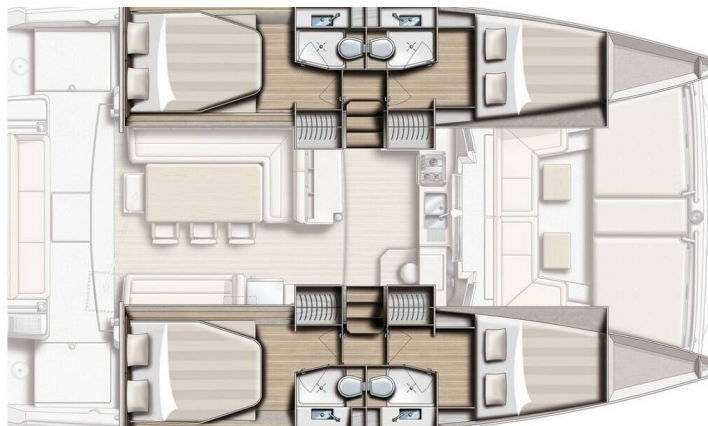

# BALI 4.1

Kos 41.15 (2020)

Catamaran Bali 4.1 Kos 41.15, built in 2020 is anchored in the Lefkas, D-Marin, Ionian Islands, Greece. It has 4 cabins, can accommodate 8 + 1 people and has 4 + 1 toilets. Bed linen and kitchen equipment are included in the price.

**Kos 41.15**

Production year

**2020**

Length

**41 ft**

Cabins

**4**

Berths