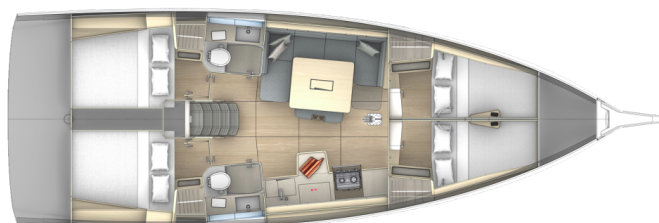

DUFOUR 41 PERFORMANCE

Vojvotkinja (2025)

Sailing yacht Dufour 41 Performance Vojvotkinja, built in 2025 is anchored in the **Marina Kornati, Biograd, Zadar region, Croatia**. It has **4 cabins**, can accommodate **8 + 2 people** and has **2 toilets**. Bed linen and kitchen equipment are included in the price.