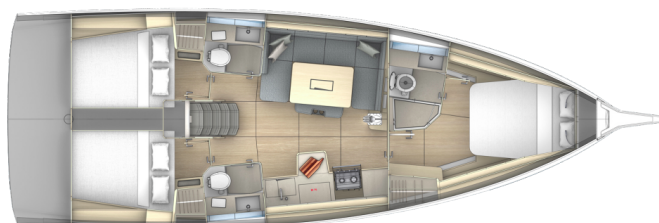

# DUFOUR 41 PERFORMANCE

Virgin Gorda (2025)

Sailing yacht Dufour 41 Performance Virgin Gorda, built in 2025 is anchored in the Marina Kornati, Biograd, Zadar region, Croatia. It has 3 cabins, can accommodate 6 + 2 people and has 2 toilets. Bed linen and kitchen equipment are included in the price.

**Virgin Gorda**

Production year

**2025**

Length

**42 ft**

Cabins

**3**

Berths