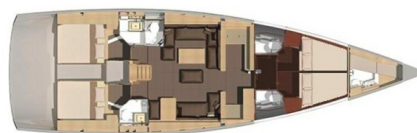

DUFOUR EXCLUSIVE 56

Kazka (2017)

Sailing yacht Dufour Exclusive 56 Kazka, built in 2017 is anchored in the Marina Kremik, Primosten, Šibenik region, Croatia. It has 4 + 1 cabins, can accommodate 8 + 2 + 1 people and has 4 + 1 toilets. Bed linen and kitchen equipment are included in the price.

YACHT SPECIFICATIONS

Yacht Base

Marina Kremik, Primosten, Croatia

Yacht ID

874

Brands

Dufour

Yacht name

Kazka

Production year

2017

Length

56 ft

Cabins

4 + 1

Berths

8 + 2 + 1

WC

4 + 1

Engine

1 x 150 HP

Fuel tank

500 l