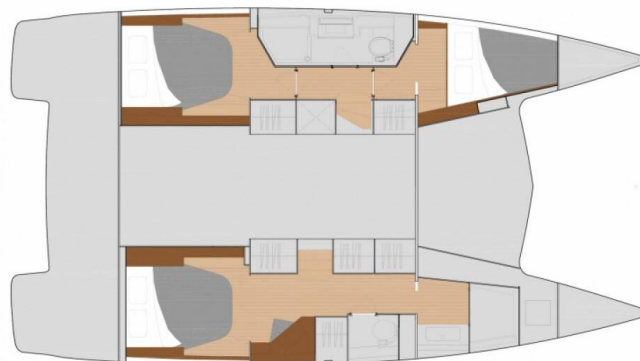

FOUNTAIN PAJOT LUCIA 40

Dolce (2020)

Catamaran Fountaine Pajot Lucia 40 Dolce, built in 2020 is anchored in the **Orhaniye, Ella Yacht Club, Aegean, Turkey**. It has **3 cabins**, can accommodate **6 people** and has **2 toilets**. Bed linen and kitchen equipment are included in the price.

Dolce

Production year

2020

Length

38 ft

Cabins

3

Berths