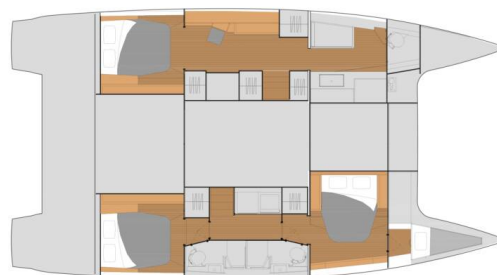

FONTAINE PAJOT TANNA 47 MAESTRO

Aquaphoria (2025)

Catamaran Fountaine Pajot Tanna 47 Maestro Aquaphoria, built in 2025 is anchored in the St. Thomas, Frenchtown Marina, US- Virgin Islands, United States Virgin Islands. It has 3 cabins, can accommodate 6 people and has 3 toilets. Bed linen and kitchen equipment are included in the price.

YACHT SPECIFICATIONS

Yacht Base

**St. Thomas, Frenchtown Marina,
United States Virgin Islands**

Yacht ID

8727

Brands

Fountaine Pajot

Yacht name

Aquaphoria

Production year

2025

Length

46 ft

Cabins

3

Berths

6

WC

3

Engine

2 x 60 HP

Fuel tank

920 l

WEBSITE

www.plujeme.cz

PHONE

+420 720 755 085

MOBILE

+420 777 170 276

E-MAIL

info@plujeme.cz

PLUJEME RÁDI S.R.O.

Dlouhá 730/35, 11000 Praha 1 – Staré Město, Czech Republic