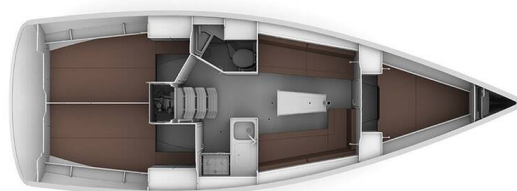

BAVARIA CRUISER 34

Ella (2025)

Sailing yacht **Bavaria Cruiser 34 Ella**, built in **2025** is anchored in the **Marina Kornati, Biograd, Zadar region, Croatia**. It has **3 cabins**, can accommodate **6 + 2 people** and has **1 toilets**. Bed linen and kitchen equipment are included in the price.